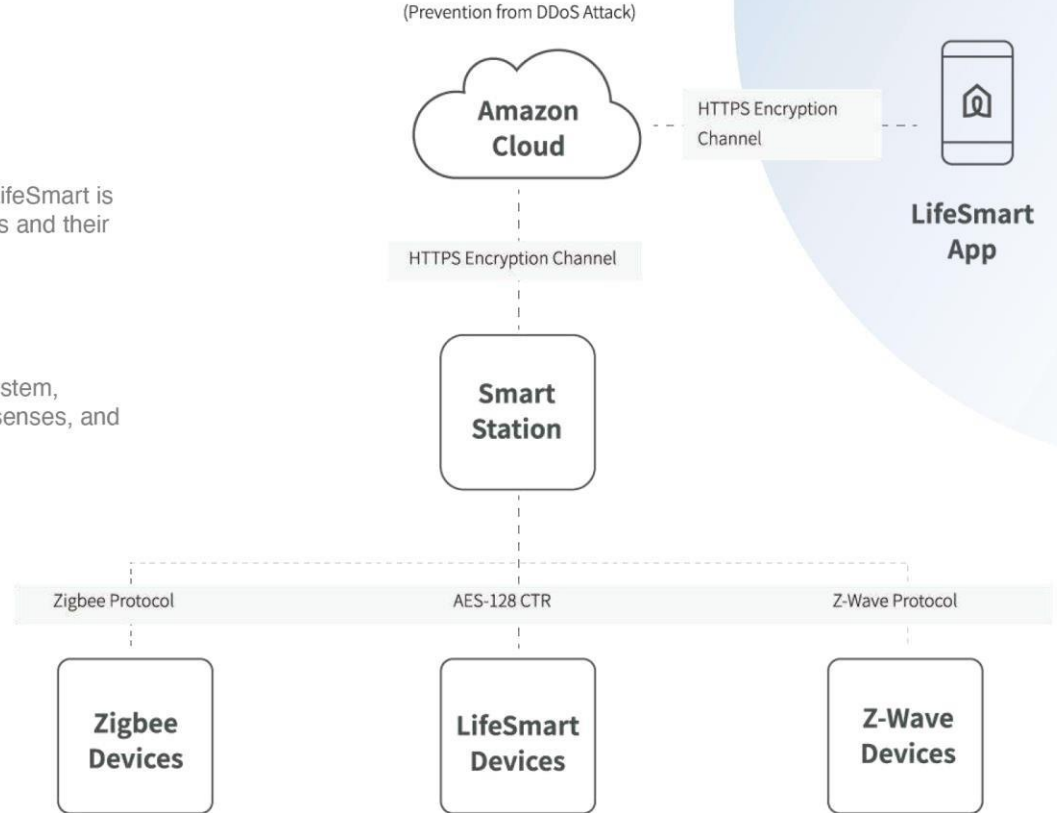

CoSS™ Protocol

Communication of Smart Star

AI Builder

AI Builder: Bringing Intelligent Editing to a Higher Level

LifeSmart AI Builder is an intelligent editor supporting any condition combinations + any device execution actions. You can use the editor in graphic and list mode.

However, with LifeSmart AI Builder, you only need to create one intelligent agent to realize such a complicated multi-condition logic and stable operation.

Cybersecurity

Bank Level Encryption and Security

Smart Home is about the interaction between people and space. LifeSmart is committed to developing different interaction modes between users and their homes from multiple dimensions.

Privacy by Default

Through the powerful self-developed software and the open ecosystem, LifeSmart cuts in from the dimensions of sound, vision, gestures, senses, and living habits to optimize users' interactive experience.