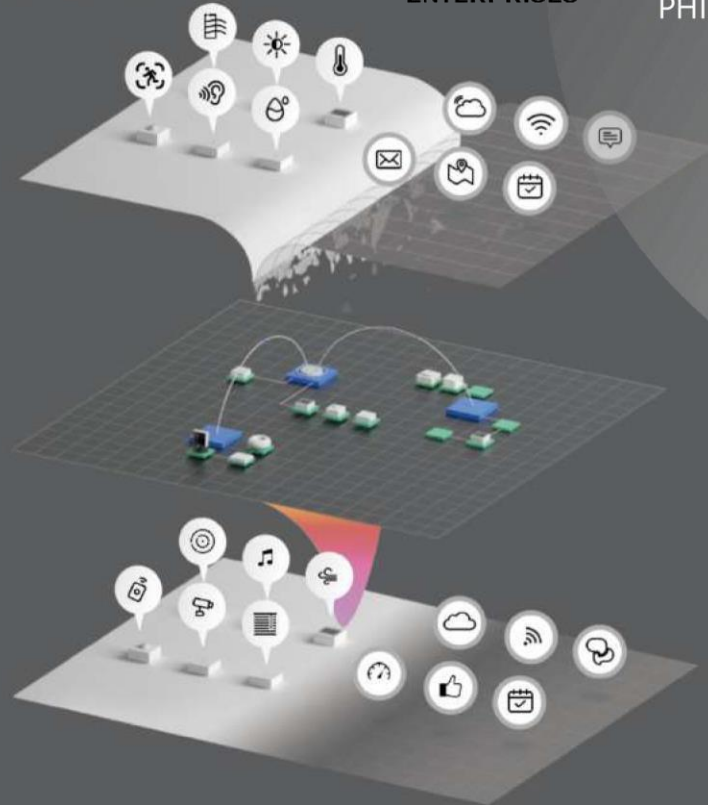

AI Builder

AI Builder: Bringing Intelligent Editing to a Higher Level

LifeSmart AI Builder is an intelligent editor supporting any condition combinations + any device execution actions. You can use the editor in graphic and list mode.

For example, multiple intelligent agents usually need to be created for an intelligent scenario where "the light and air conditioner need to be turned on when people show up during work hours, the light needs to be adjusted for the lunch break, and the light and air conditioner need to be automatically turned off after working hours or during holidays".

However, with LifeSmart AI Builder, you only need to create one intelligent agent to realize such a complicated multi-condition logic and stable operation.