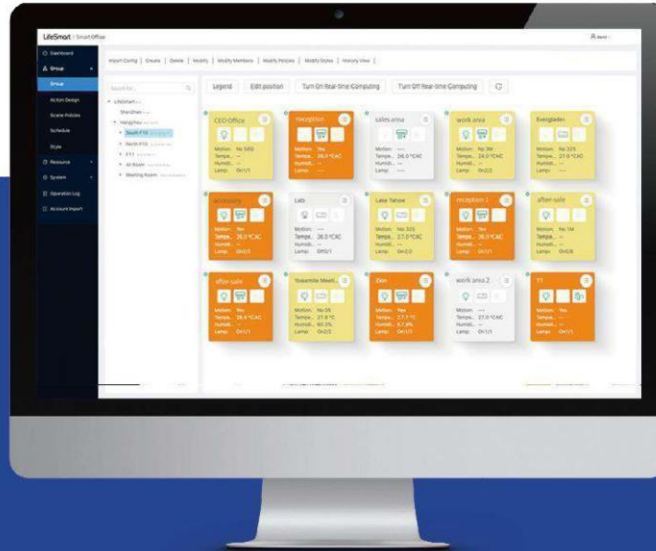

Solutions & Success Stories - Smart Office

LifeSmart Smart Office Solution is committed to providing enterprises with the ultimate energy management strategy, efficient space operation strategy, and humanized light adjustment strategy.

We use cloud computing and edge computing technology, combined with our software and hardware product capabilities, to digitize the office, and use a visual management system to empower the modern management of the enterprise.

⌚	Power Consumption	50800 kWh
⊖	Power Saved	20320 kWh
🏠	Office Area Utilization	86%
🗨️	Meeting Room Utilization	64%