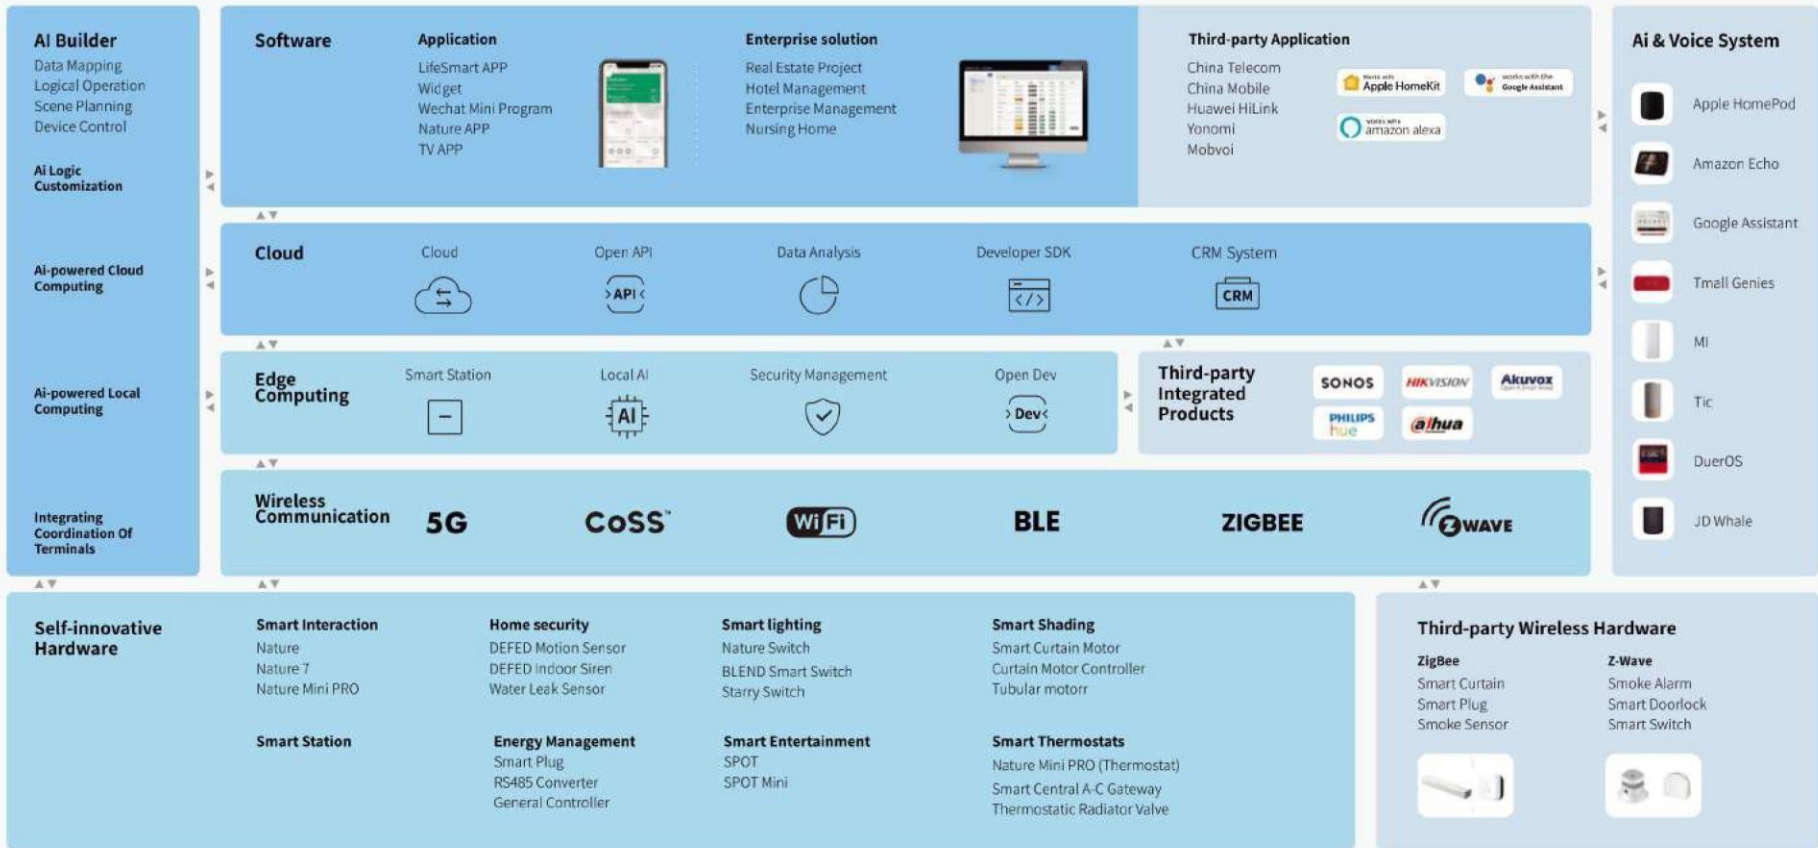

Ecosystem

Protocols

CoSS - a wireless communication protocol that is as stable as a wired network

Communication of Smart Star Network (CoSS) is a new IoT communication protocol independently developed by LifeSmart to achieve communication interconnection and automation for IoT devices. CoSS adopts wireless connection technologies comparable to wired connection technologies.

Specially designed for IoT, CoSS defines the communication model, data structure, and interaction format on the physical layer, link layer, and application layer; In CoSS, the design for RF communication is optimized, which greatly simplifies product development processes. The model integrity is maintained, as well as the simplicity and stability of the protocol, providing a solid basis for the management and intellectualization of devices.

Through the powerful self-developed software and the open ecosystem, LifeSmart cuts in from the dimensions of sound, vision, gestures, senses, and living habits to optimize users' interactive experience.

Product Category - Smart Station

Smart Station

Smart Station

Smart Station is the gateway to LifeSmart smart home ecosystem. As the core of the LifeSmart platform, the Smart Station connects all of the smart devices wirelessly. With its powerful processor, the Smart Station can connect up to 500 smart devices.